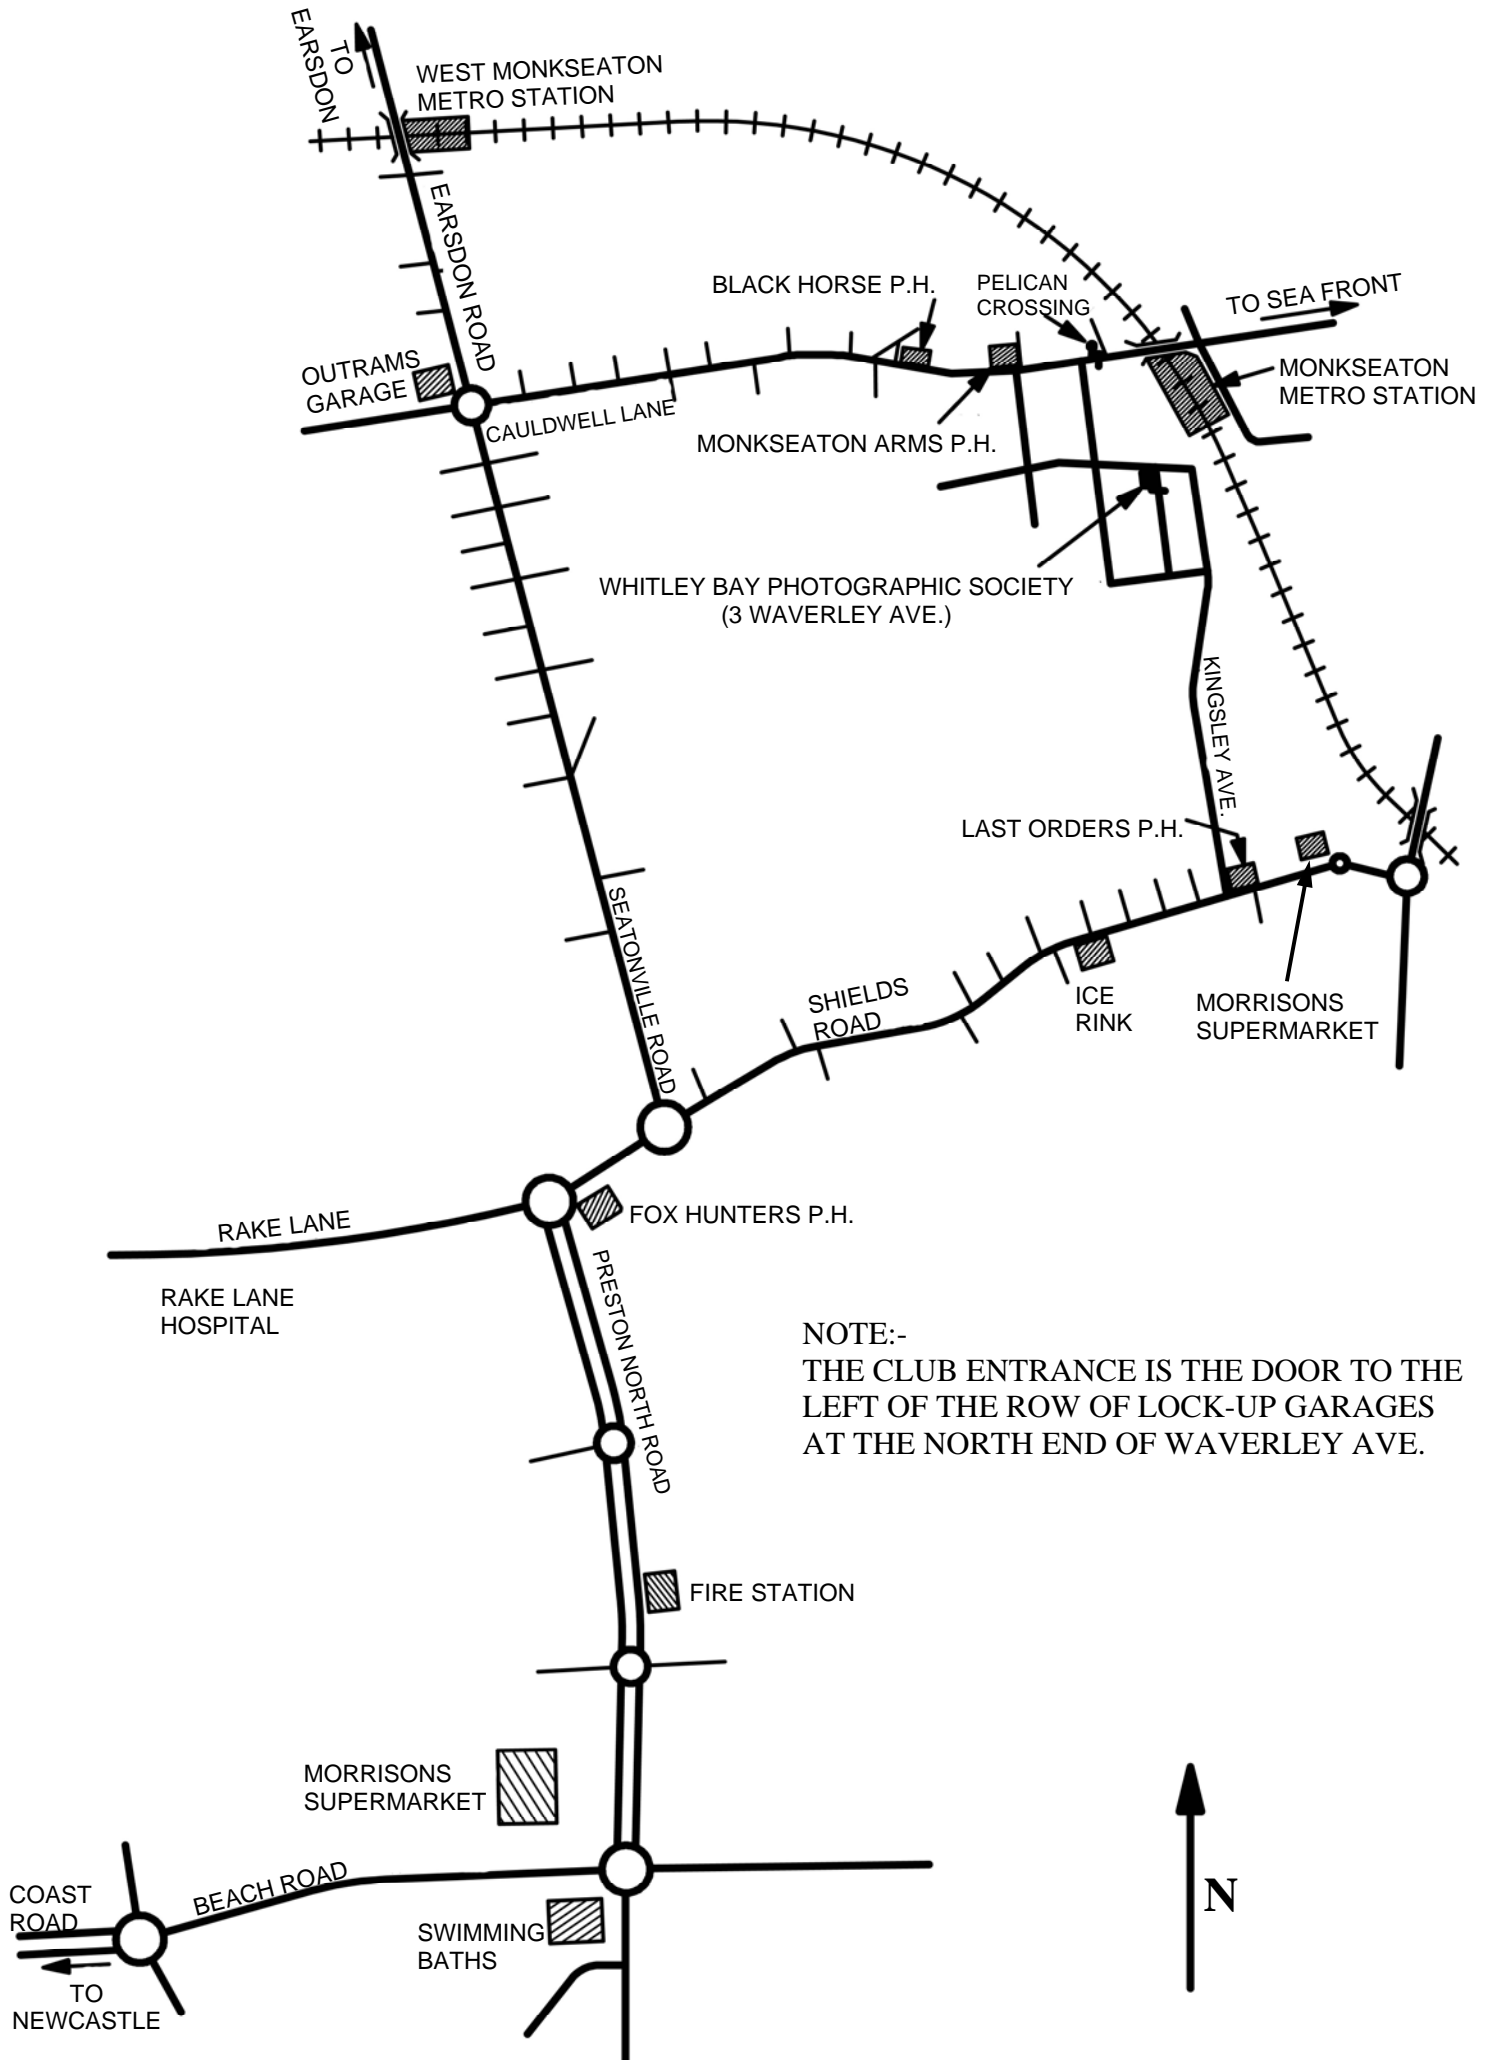

# LOCATION OF WHITLEY BAY P.S.

NOTE:-  
THE CLUB ENTRANCE IS THE DOOR TO THE  
LEFT OF THE ROW OF LOCK-UP GARAGES  
AT THE NORTH END OF WAVERLEY AVE.